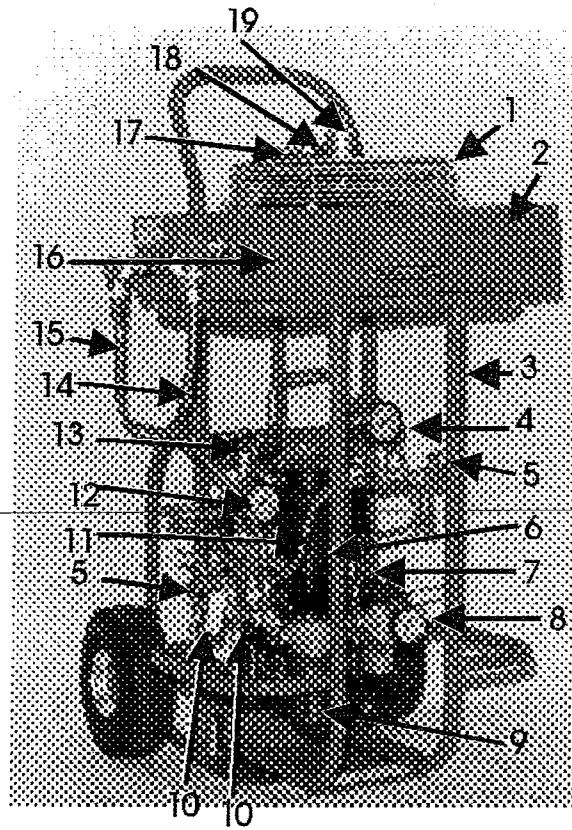

LV20 Part List Breakdown

<u>Number</u>	<u>NRP Part Number</u>	<u>Description</u>
1	B03018	Fan Guard
2	B04006P	Coil Casing
3	B04003	Hand Truck
4	B03007	Refrigerant Gauge - Marked 30" - 0 - 300psi
5	F03005	1/2" Ball Valve
6	B03001	Pneumatic Pump
7		Purge Inlet Hose
8	G03006	Regulator Gauge
9	G03004	Air Filter
10	B03010	1/2" 3-Way Valve
11		Suction Hose
12	B03006	Refrigerant Gauge - Marked 0-600psi
13	B03012	3/8" Ball Valve
14		} Condenser Inlet Hose
15	T15-004	
16	B03019	Condenser Coil
17	G03005	Air Motor Regulator
18	B03009	Fan Mini Lubricator
19	B03002	Fan Motor