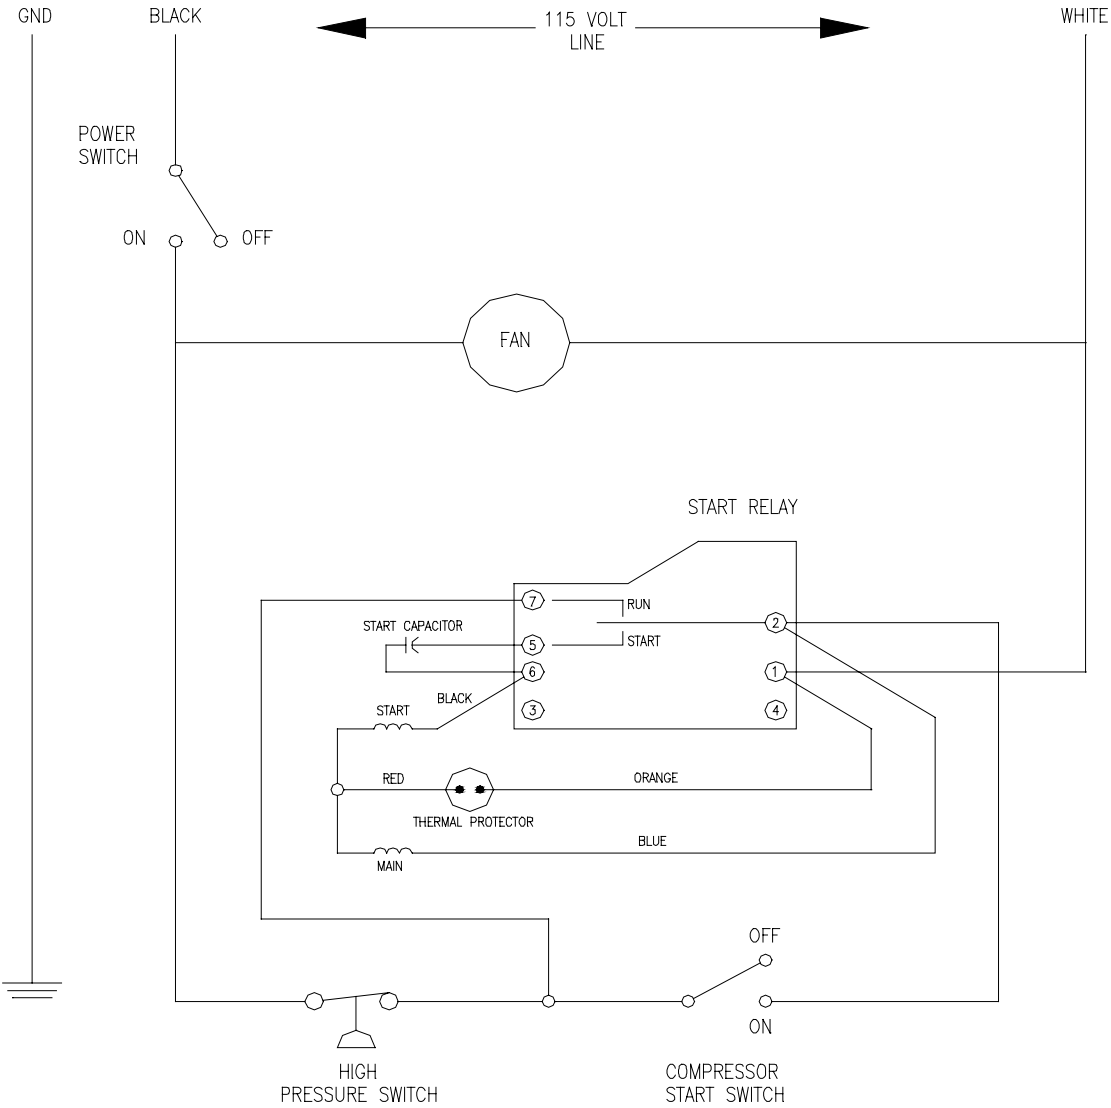

WIRING DIAGRAM GS2000

WIRING DIAGRAM GS2000 (w/ LOW PRESSURE SWITCH)