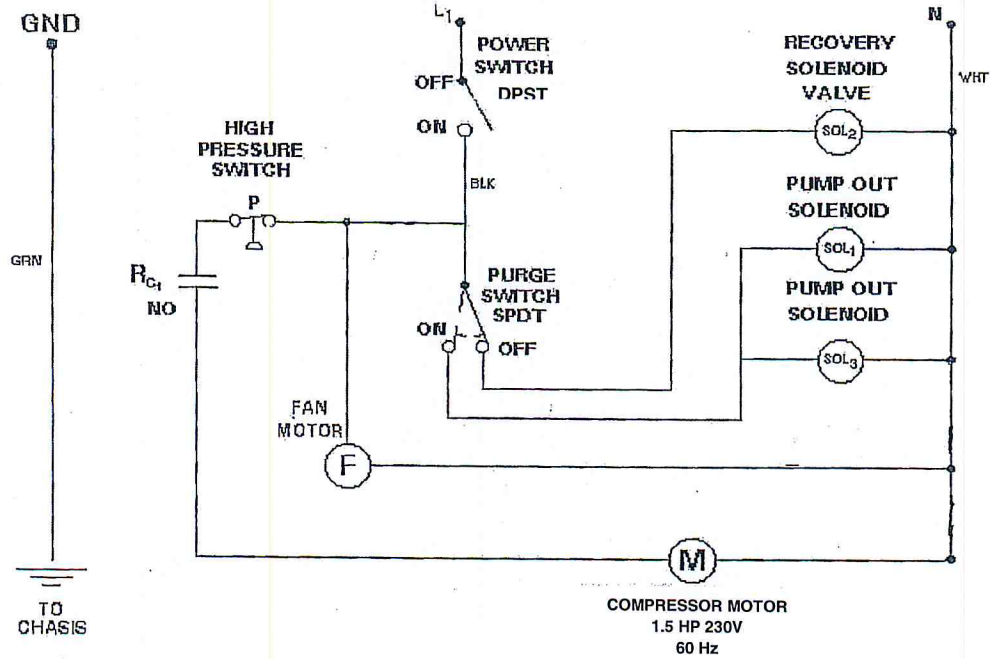

WIRING DIAGRAM - VR5 230V 60 Hz

PIPING DIAGRAM RECOVERY/PUMP OUT